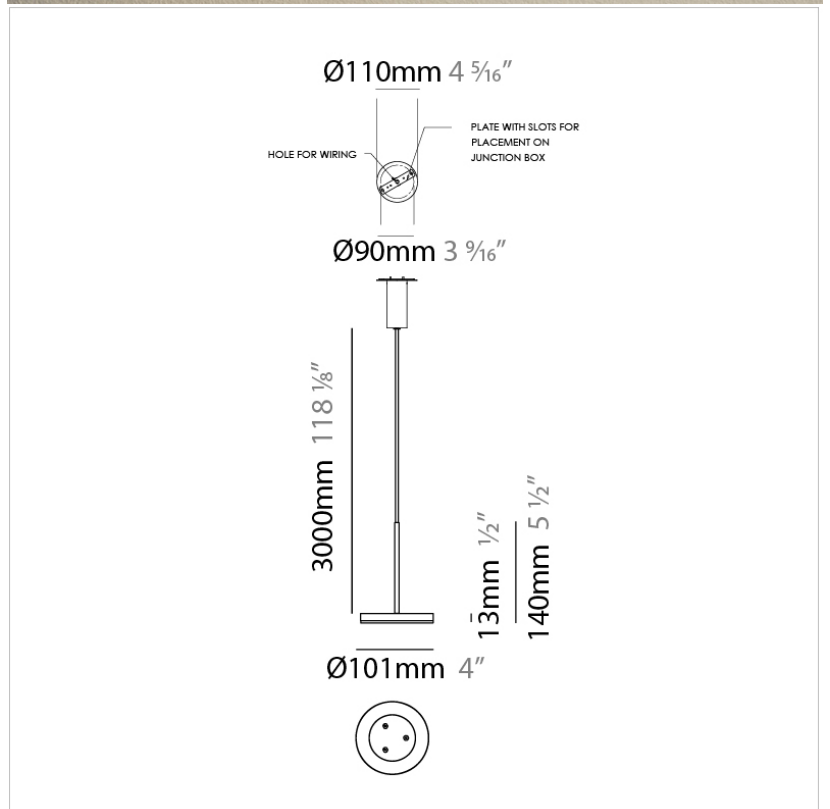

BELLA SUSPENSION

D81667-MBR

PROJECT _____

TYPE _____

NOTES _____

QUANTITY _____

DATE _____

GENERAL

Series: Bella
Brand: Panzeri
Division: Design
Mounting Type: Suspension
Mounting Location: Ceiling
Subcategory: Pendant

PHYSICAL

Shape: Disc
Diameter (mm): 101
Diameter (in): 4
Height (mm): 13
Height (in): 1/2
Max. Overall Height (mm): 3013
Max. Overall Height (in): 118 5/8
Light Distribution: Direct
Weight (kg): 0.54501
Weight (lbs): 1.2
Diffuser: Opal - Acrylic
Fixture Material: Metal

ELECTRICAL

Lamp Type: LED
Input Wattage (W): 6.5
Total Output Wattage (W): 6.5
Dimming: Non-Dimmable
Driver Location: Integrated
Input Voltage (V): 120

LED

Delivered Lumen Range: 100 - 499 lm
Number of LEDs: 1
Color Temperature (°K): 2700
Max. Delivered Lumen (lm): 388
Nominal Lumen (lm): 460
CRI: >80 CRI

OPTICAL

RATINGS AND CERTIFICATIONS

Certified By: CSA Certified to UL and CSA Standards
IP rating: IP40

D