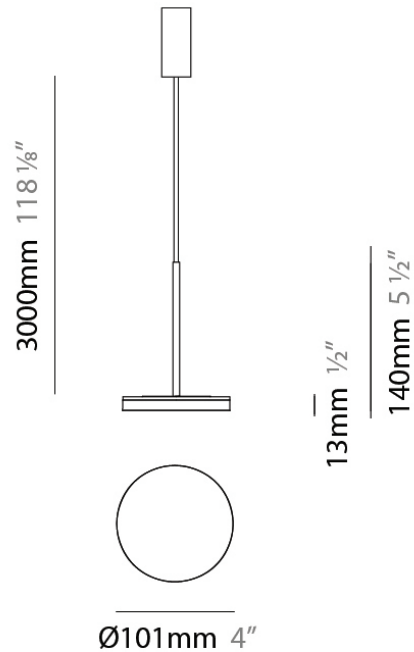

BELLA SUSPENSION

D81668-WHI

PROJECT _____

TYPE _____

NOTES _____

QUANTITY _____

DATE _____

GENERAL

Series: Bella
Brand: Panzeri
Division: Design
Mounting Type: Suspension
Mounting Location: Ceiling
Subcategory: Pendant

PHYSICAL

Diameter (mm): 101
Diameter (in): 4
Height (mm): 13
Height (in): 1/2
Max. Overall Height (mm): 3013
Max. Overall Height (in): 118 7/8
Light Distribution: Indirect
Weight (kg): 0.54501
Weight (lbs): 1.2
Diffuser: Opal - Acrylic
Fixture Material: Aluminum Die Cast

ELECTRICAL

Lamp Type: LED
Input Wattage (W): 6.5
Dimming: Non-Dimmable
Driver Included: Yes
Driver Location: Integrated
Driver Type: Constant Voltage - Universal
Driver Class: Class 2
Input Voltage (V): 120

LED

Color Temperature (°K): 2700
Max. Delivered Lumen (lm): 467
CRI: >80 CRI

OPTICAL

RATINGS AND CERTIFICATIONS

Certified By: CSA Certified to UL and CSA Standards
IP rating: IP40